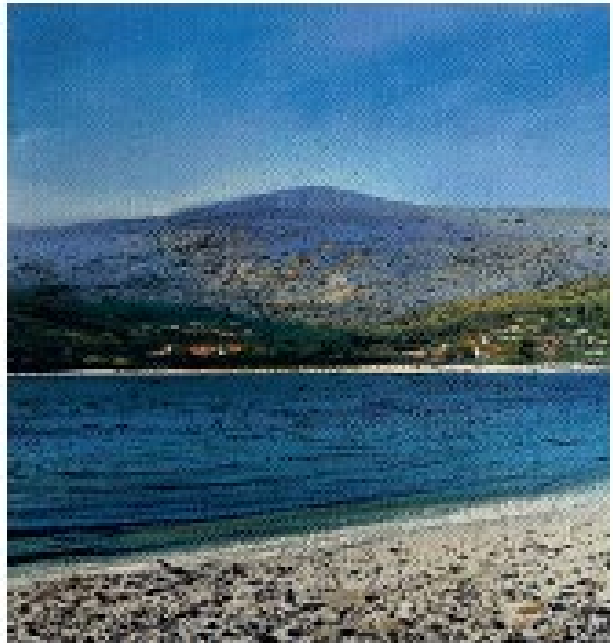

Across the bay
Oil 15 x 15cm

14