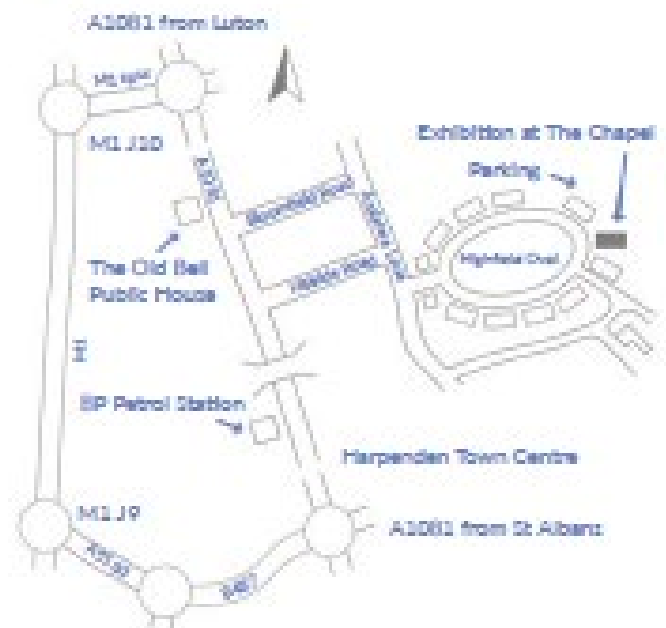

How to find us

For directions to Highfield Oval using sat nav use AL5 4BX

For further information, contact Rory Browne at rorybrowne.artist@gmail.com 07812 596690

View Rory's work at www.rorybrowne.co.uk

Follow Rory on instagram [rorybrowneartist](https://www.instagram.com/rorybrowneartist)