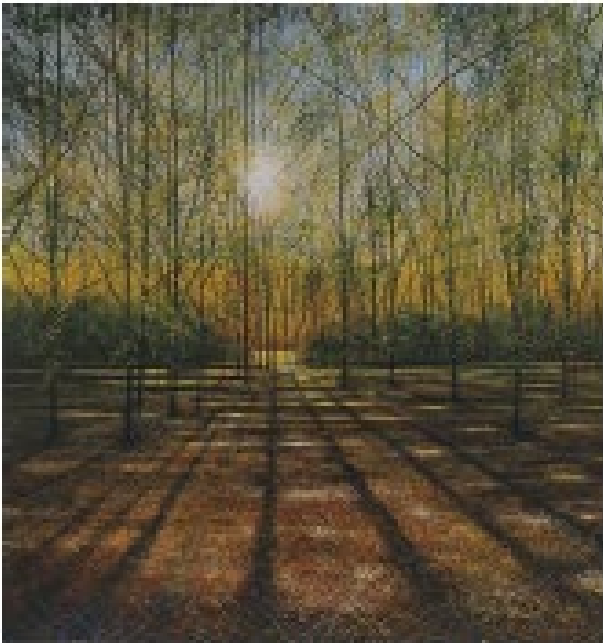

12

'Light through the trees'. Autumn. The Oval
Oil 122 x 122cm

13