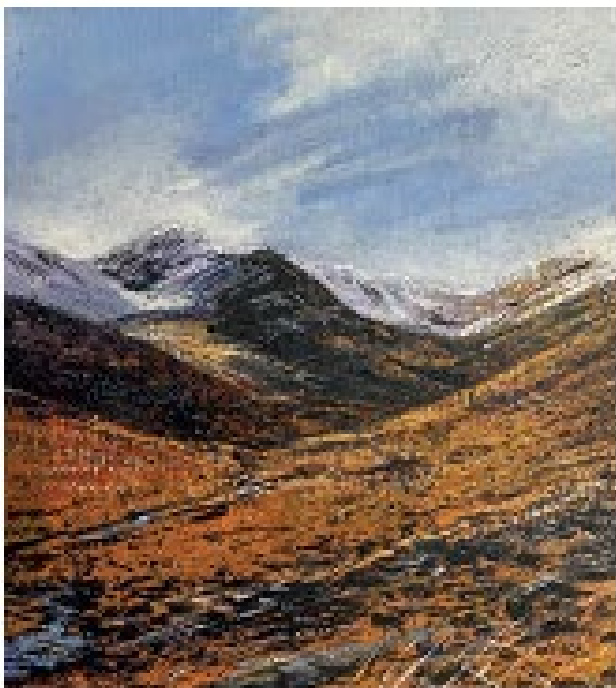

7

Mist and rocks. Cumbria  
Oil 20 x 20cm

8

Black Crag. Lake District  
Oil 20 x 20cm

9

Deepdale  
Oil 20 x 20cm

10

Looks like Narnia. Cumbria mist  
Oil 60 x 60cm

Edge of the bluebell wood  
Oil 91 x 91cm

19

Snow shadows. The Oval  
Oil 20 x 20cm

'Harvest, a trinity of apples'  
The Oval orchard  
Oil 20 x 20cm

Rory's rich and vibrant landscapes have gained international as well as national recognition. His work resides in public and private collections both here in the UK