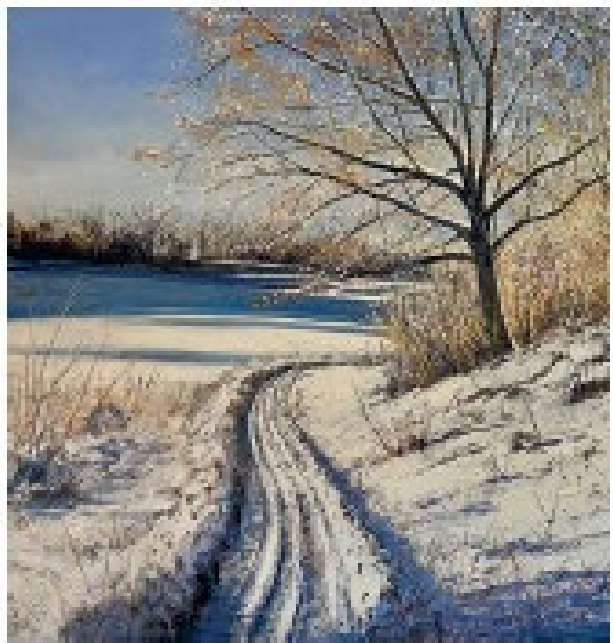

It looks like Narnia
Oil 91 x 91cm