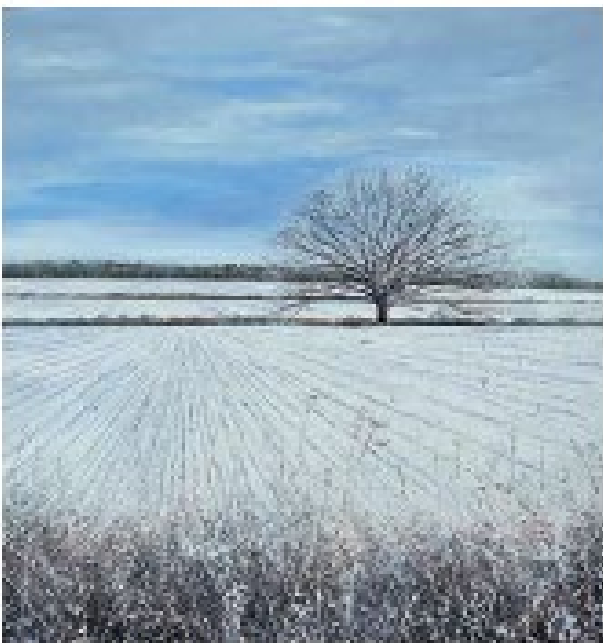

Christmas tree. Lea Valley
Oil 91 x 91cm

15