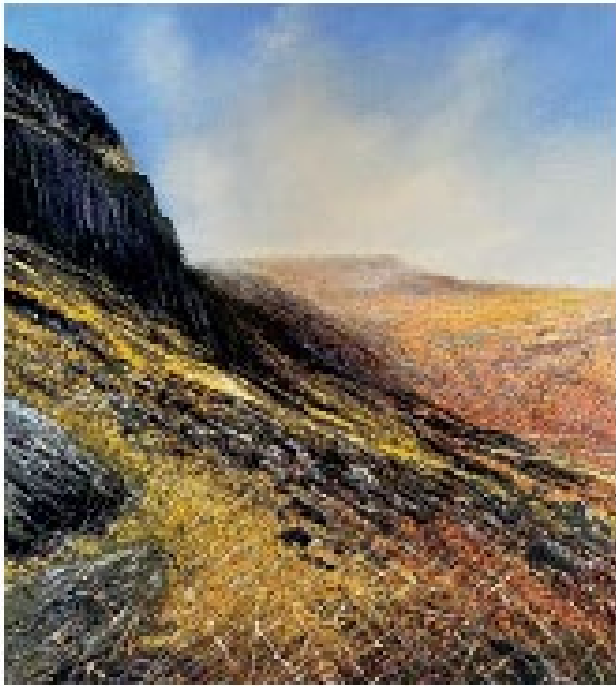

7

Mist and rocks. Cumbria
Oil 20 x 20cm

8