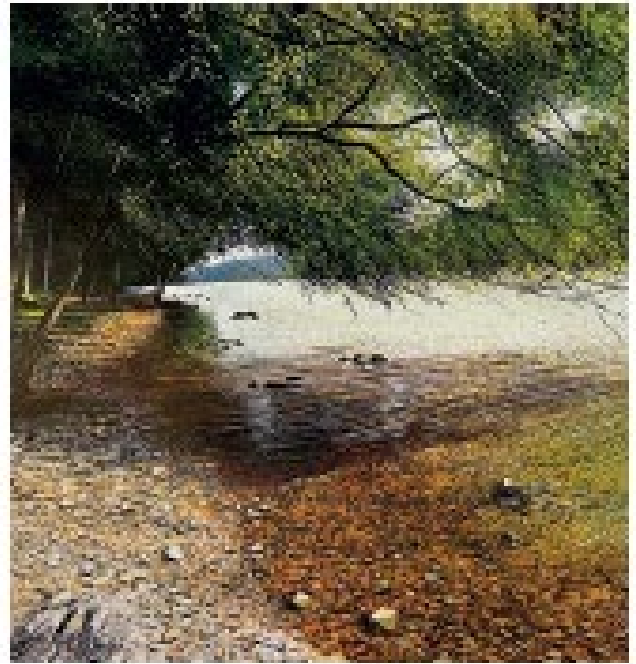

Shore line. Family, friends and precious memories
Oil 91 x 91cm