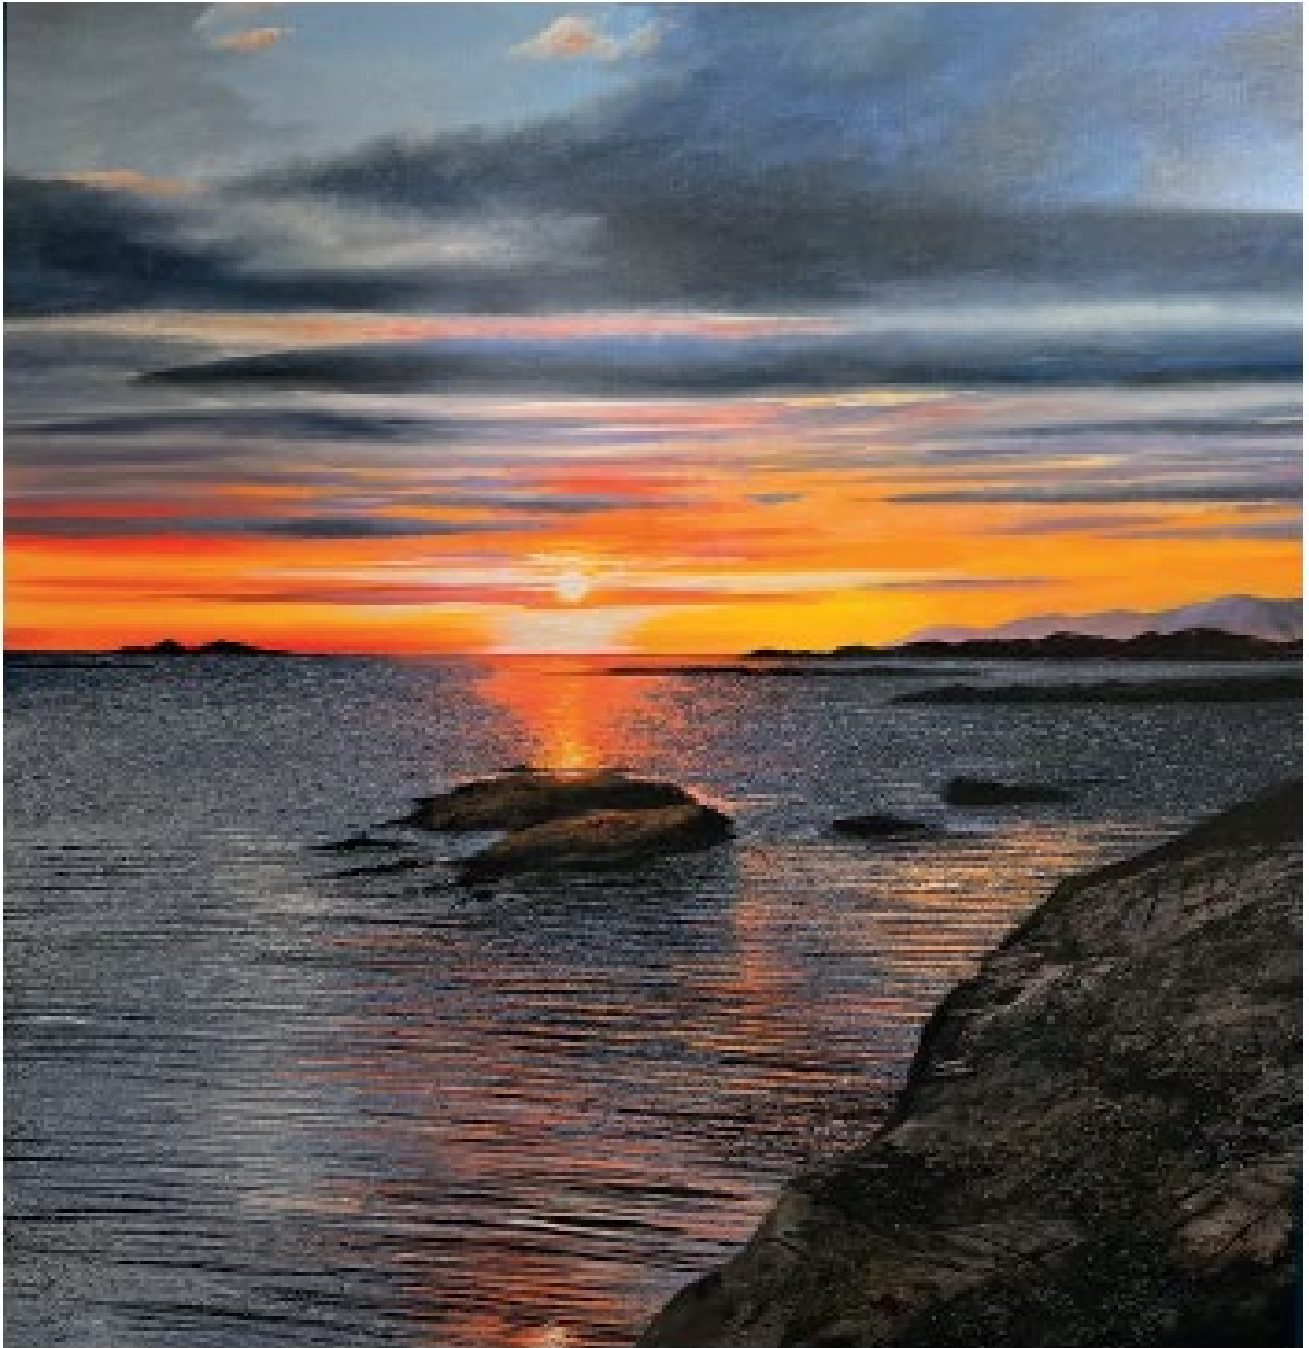

Our Rock and light
Oil 91 x 91cm

'My God is my rock, in whom I take refuge.'

Psalm 18:2