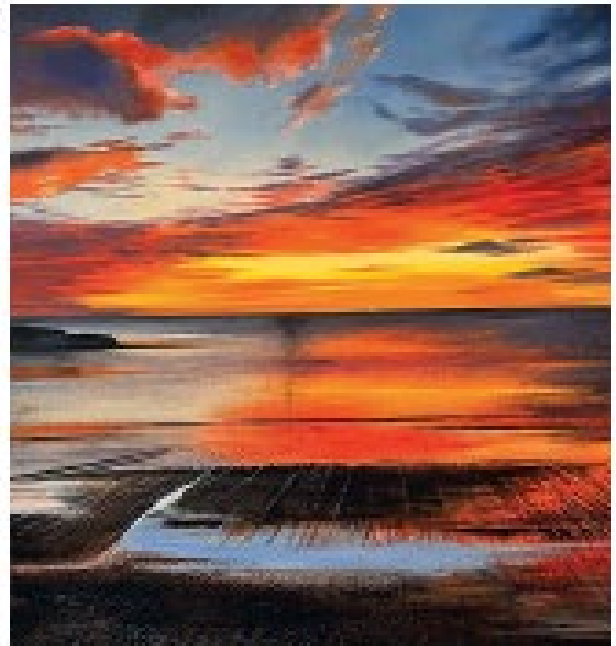

Christmas tree. Lea Valley  
Oil 91 x 91cm

15

It looks like Narnia  
Oil 91 x 91cm

16

Rock, cove and light  
Oil 91 x 91cm

17

The colour of light. Dawn. Psalm 36:9  
Oil 122 x 122cm

18

Edge of the bluebell wood  
Oil 91 x 91cm

19

Snow shadows. The Oval  
Oil 20 x 20cm

'Harvest, a trinity of apples'  
The Oval orchard  
Oil 20 x 20cm

Rory's rich and vibrant landscapes have gained international as well as national recognition. His work resides in public and private collections both here in the UK