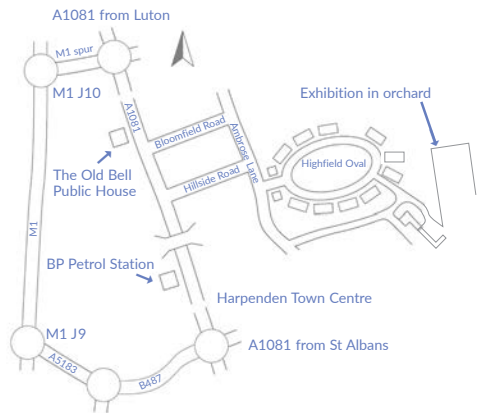

How to find us

For directions to Highfield Oval using sat nav use AL5 4BX

For further information, contact Rory Browne at rorybrowne.artist@gmail.com 07812 596690

View Rory's work at www.rorybrowne.co.uk

Follow Rory on instagram [rorybrowneartist](https://www.instagram.com/rorybrowneartist)