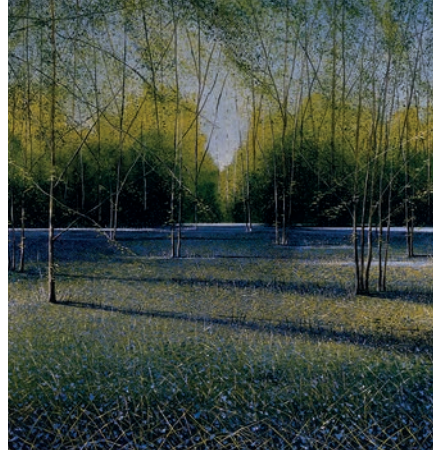

Autumn light
Oil 20 x 20cm

Cow parsley, the orchard
Oil 30 x 30cm

“He makes me lie down in green pastures ... He guides me along the right paths for his name’s sake.”

Psalm 23:1–3

Front: Light through the trees. Autumn.
The Oval woods
Oil 122 x 122cm

Shadows on the potting shed'. The orchard. The Oval
Oil 60 x 60cm

Artist's statement

The Oval is a very special place to me and my family. We have been spending time here for over 30 years. Our boys grew up playing hide and seek on late winter afternoons, often scaring the life out of me as they ambushed me in the dark! Or was it the other way round? As dogs became a part of our family, the Oval became a daily go to. Our various dogs have loved the place as much as we did. Then there is the wonderful connection with the Youth With A Mission (YWAM) community on the Oval, many of whom are amongst our dearest friends.

Through the years, the Oval has been a constant inspiration and stimulus for me as an artist and hence my attempt to document and celebrate the seasons of the Oval in this small exhibition.

The Oval has been a spiritual refuge for me; a place to contemplate God and my life in the context of His love for me through his Son Jesus. Psalm 23 sums it up for me: a place where I sense his peace and guidance.

Late summer evening
Oil 20 x 20cm

Light and shadows. Bluebell wood. The Oval
Oil 90 x 90cm

Rory's rich and vibrant landscapes have gained international as well as national recognition. His work resides in public and private collections both in the UK and