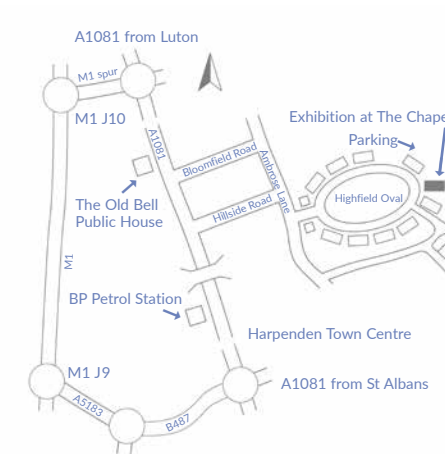

How to find us

For directions to Highfield Oval using sat nav use AL5 4BX

For further information, contact Rory Browne at merjbrowne@gmail.com 07812 596690

View Rory's work at www.rorybrowne.co.uk

Follow Rory on instagram [rorybrowneartist](https://www.instagram.com/rorybrowneartist)