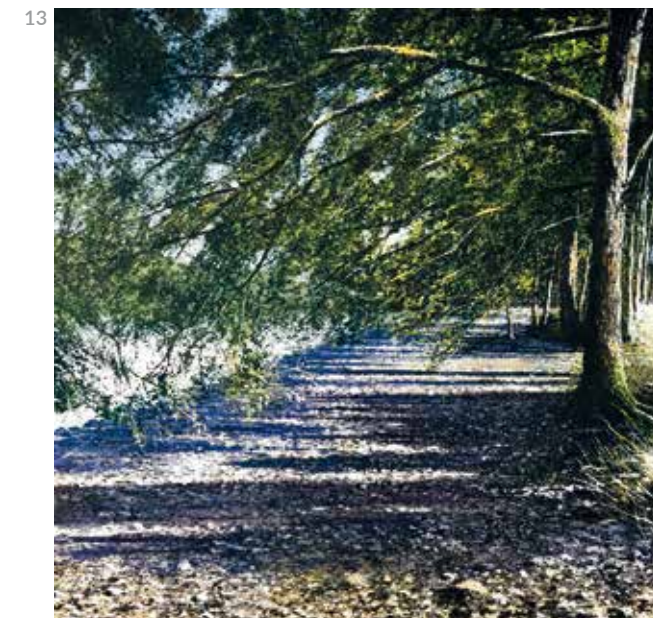

11
Footprints and red clouds. Sanna Bay.
Ardnamurchan
Oil 20 x 20cm

12
Light. Brother's Point. Skye
Oil 15 x 15cm

14
Sunrise. Shard
Mixed media 20 x 20cm

15
Light on Parliament
Mixed media 20 x 20cm

18
Curtains of leaves in the bluebell wood
Oil 90 x 90cm

19
Brother's Point. Skye
Oil 30 x 30cm

13
Light on the shoreline
Oil 60 x 60cm

16
Light over St Paul's
Mixed media 20 x 20cm

17
Red sky. St Paul's
Mixed media 20 x 20cm

Rory's rich and vibrant landscapes have gained international as well as national recognition. His work resides in public and private collections both here in the UK and abroad.

6 Light. Glen Coe
Oil 15 x 15cm

7 Great and Green Gable
Oil 20 x 20cm

8 Light behind the chestnut tree
Oil 60 x 60cm

9 Spring lane
Oil 91 x 91cm

10 Light in the darkness. Brother's Point. Skye
Oil 122 x 122cm