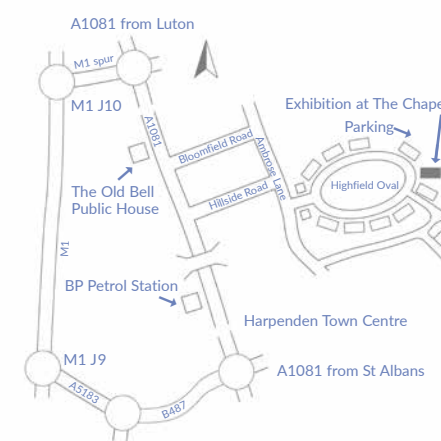

19
Brother's Point. Skye
Oil 30 x 30cm

13
Light on the shoreline
Oil 60 x 60cm

16
Light over St Paul's
Mixed media 20 x 20cm

17
Red sky. St Paul's
Mixed media 20 x 20cm

Rory's rich and vibrant landscapes have gained international as well as national recognition. His work resides in public and private collections both here in the UK and abroad.

Rory has been the recipient of many prestigious awards over the years and he is a regular contributor to the Royal Academy Summer Exhibition.

How to find us

For directions to Highfield Oval using sat nav use AL5 4BX

The Chapel, Highfield Oval, Harpenden,
Hertfordshire, AL5 4BX

The exhibition will also be open on:

Monday 8 November, 6-8pm

Tuesday 9 November, 6-8pm

Wednesday 10 November, 6-8pm

Thursday 11 November, 6-8pm