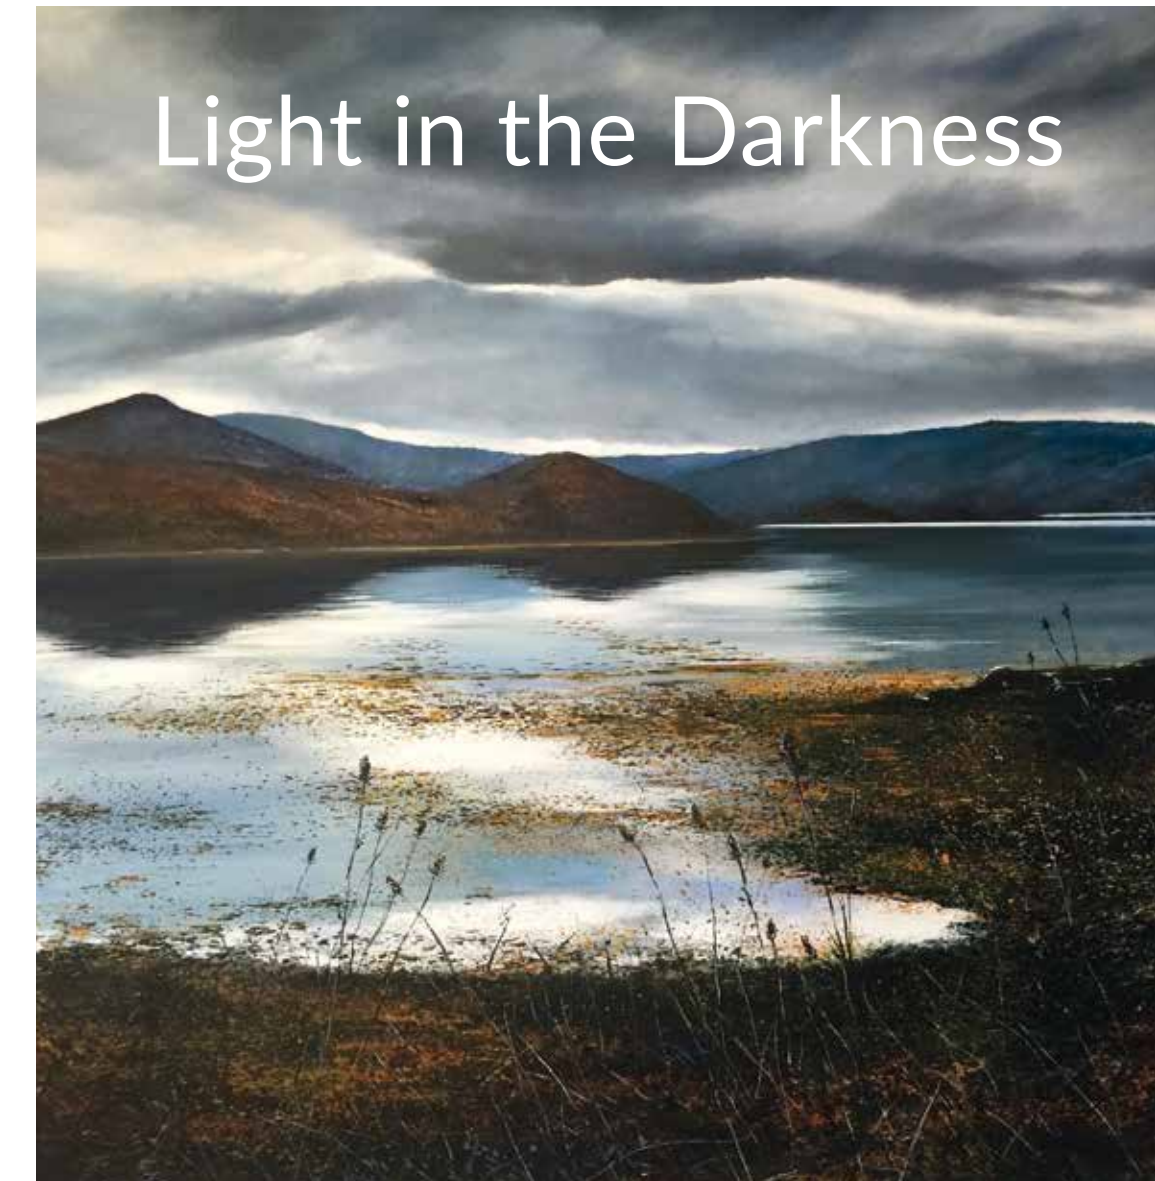

Light in the Darkness

Rory J Browne

An exhibition of recent paintings 2021