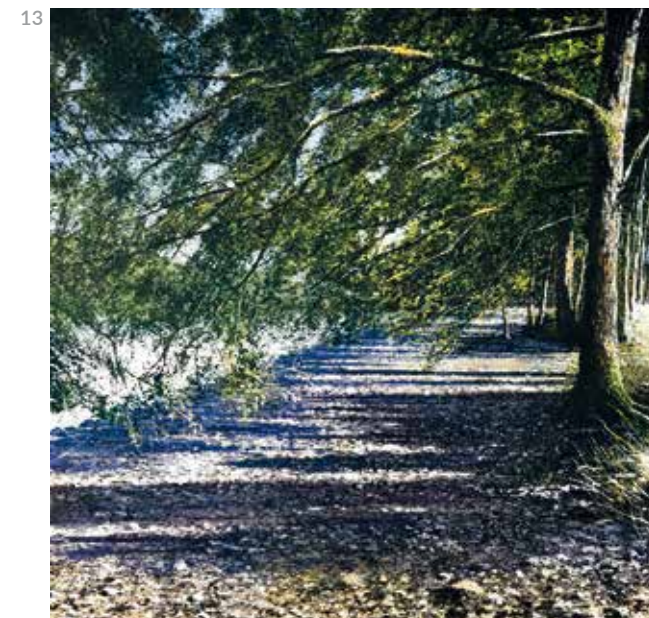

11
Footprints and red clouds. Sanna Bay.
Ardnamurchan
Oil 20 x 20cm

12
Light. Brother's Point. Skye
Oil 15 x 15cm

14
Sunrise. Shard
Mixed media 20 x 20cm

15
Light on Parliament
Mixed media 20 x 20cm

18
Curtains of leaves in the bluebell wood
Oil 90 x 90cm

19
Brother's Point. Skye
Oil 30 x 30cm

13
Light on the shoreline
Oil 60 x 60cm

16
Light over St Paul's
Mixed media 20 x 20cm

17
Red sky. St Paul's
Mixed media 20 x 20cm

Rory's rich and vibrant landscapes have gained international as well as national recognition. His work resides in public and private collections both here in the UK and abroad.

6 Light. Glen Coe
Oil 15 x 15cm

7 Great and Green Gable
Oil 20 x 20cm

8 Light behind the chestnut tree
Oil 60 x 60cm

9 Spring lane
Oil 91 x 91cm

10 Light in the darkness. Brother's Point. Skye
Oil 122 x 122cm